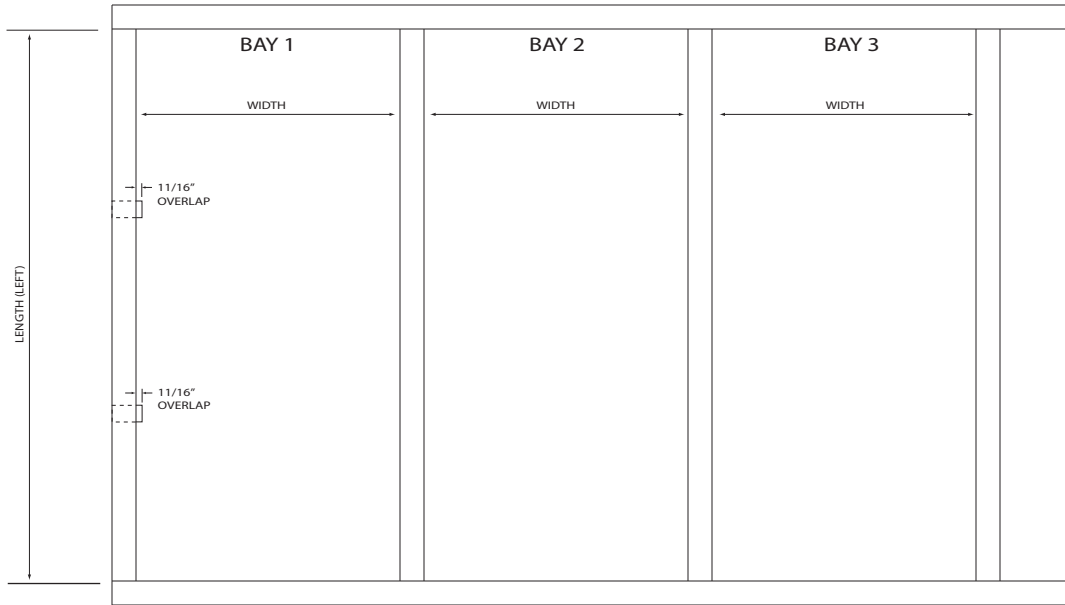

ALUMINUM GLAZING BAR GABLE END OVERLAP DETAILS

PLAN

SECTION