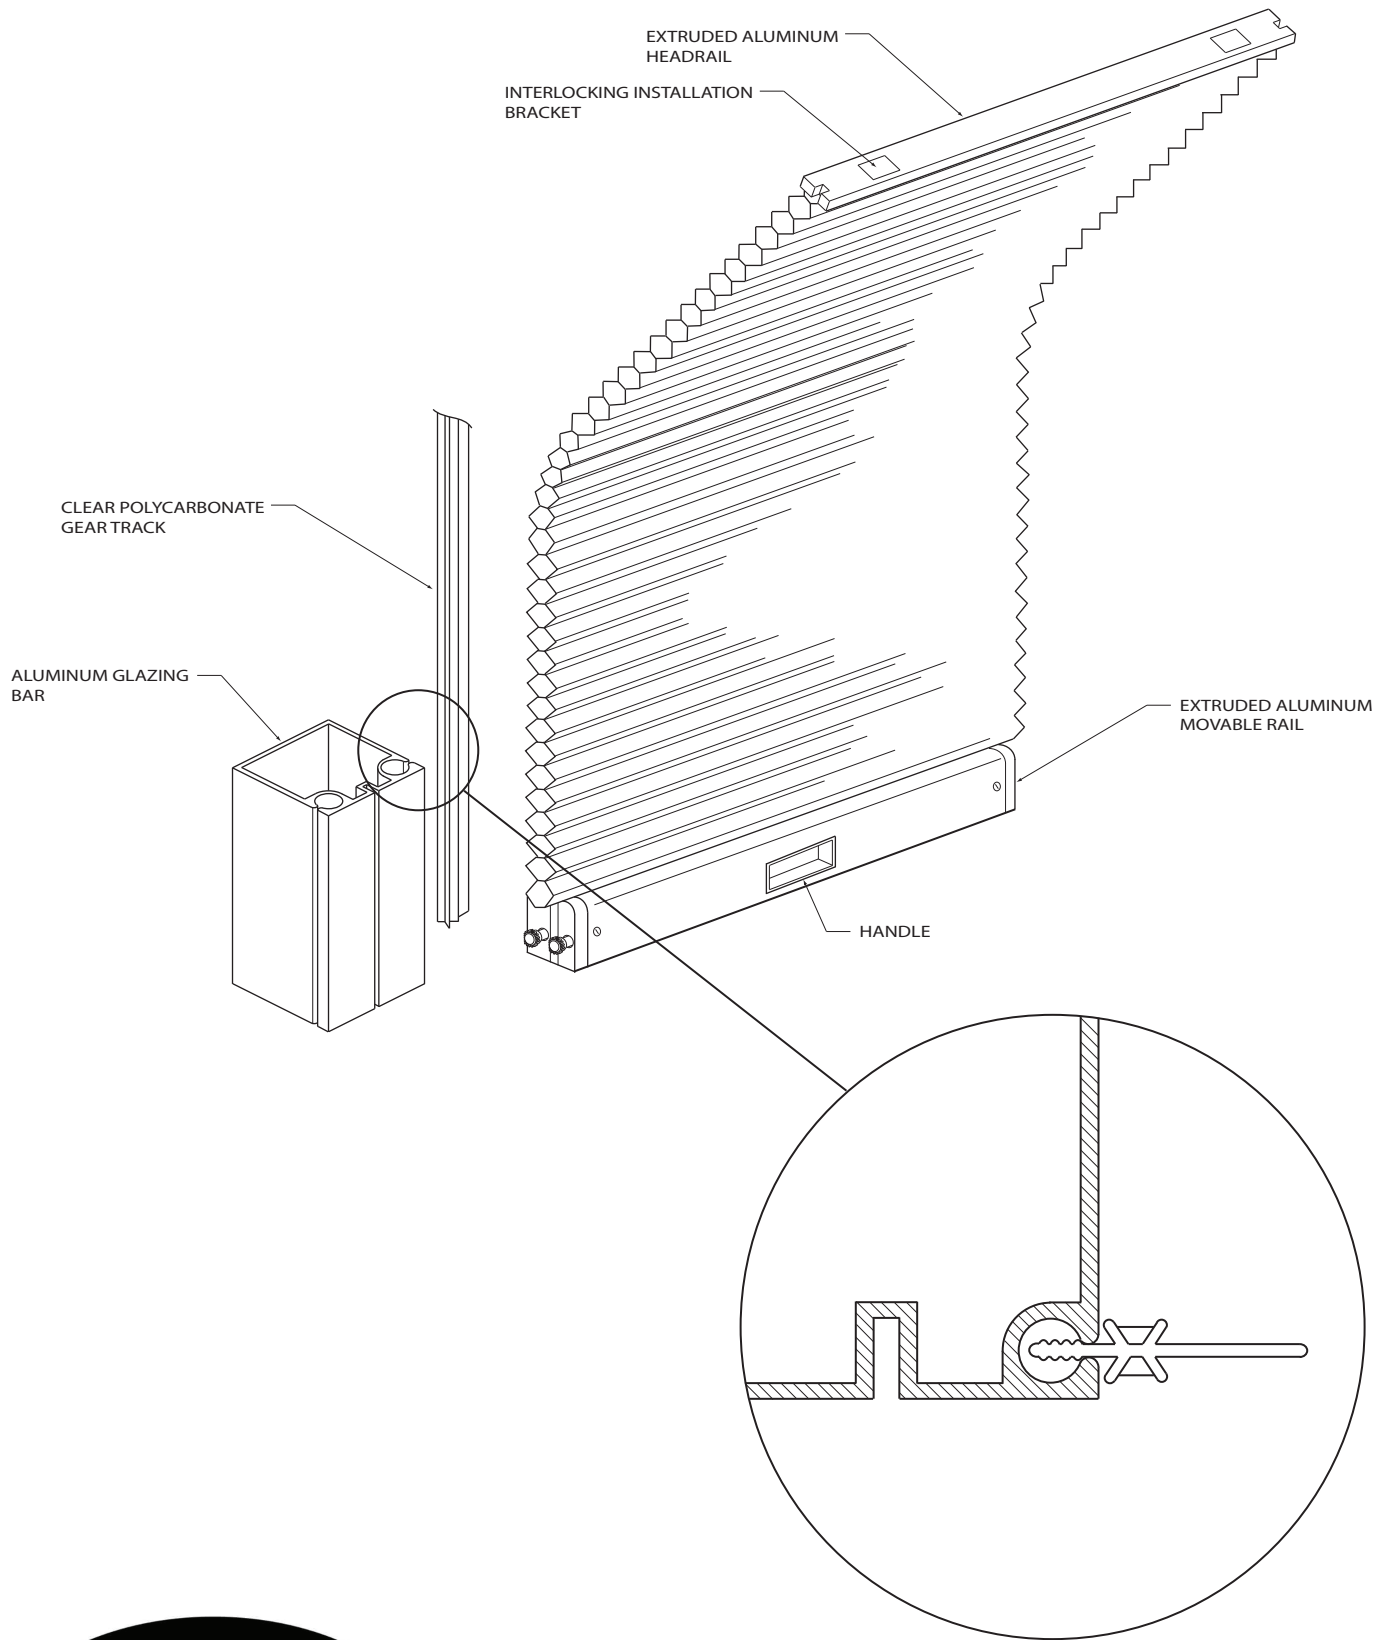

SOLARASHADE - LEXAN™ HARDWARE
ALUMINUM GLAZING BAR
WITH BUILT-IN TRACK

Solarashade™

solarashade.com info@solarashade.com 1-800-483-5550