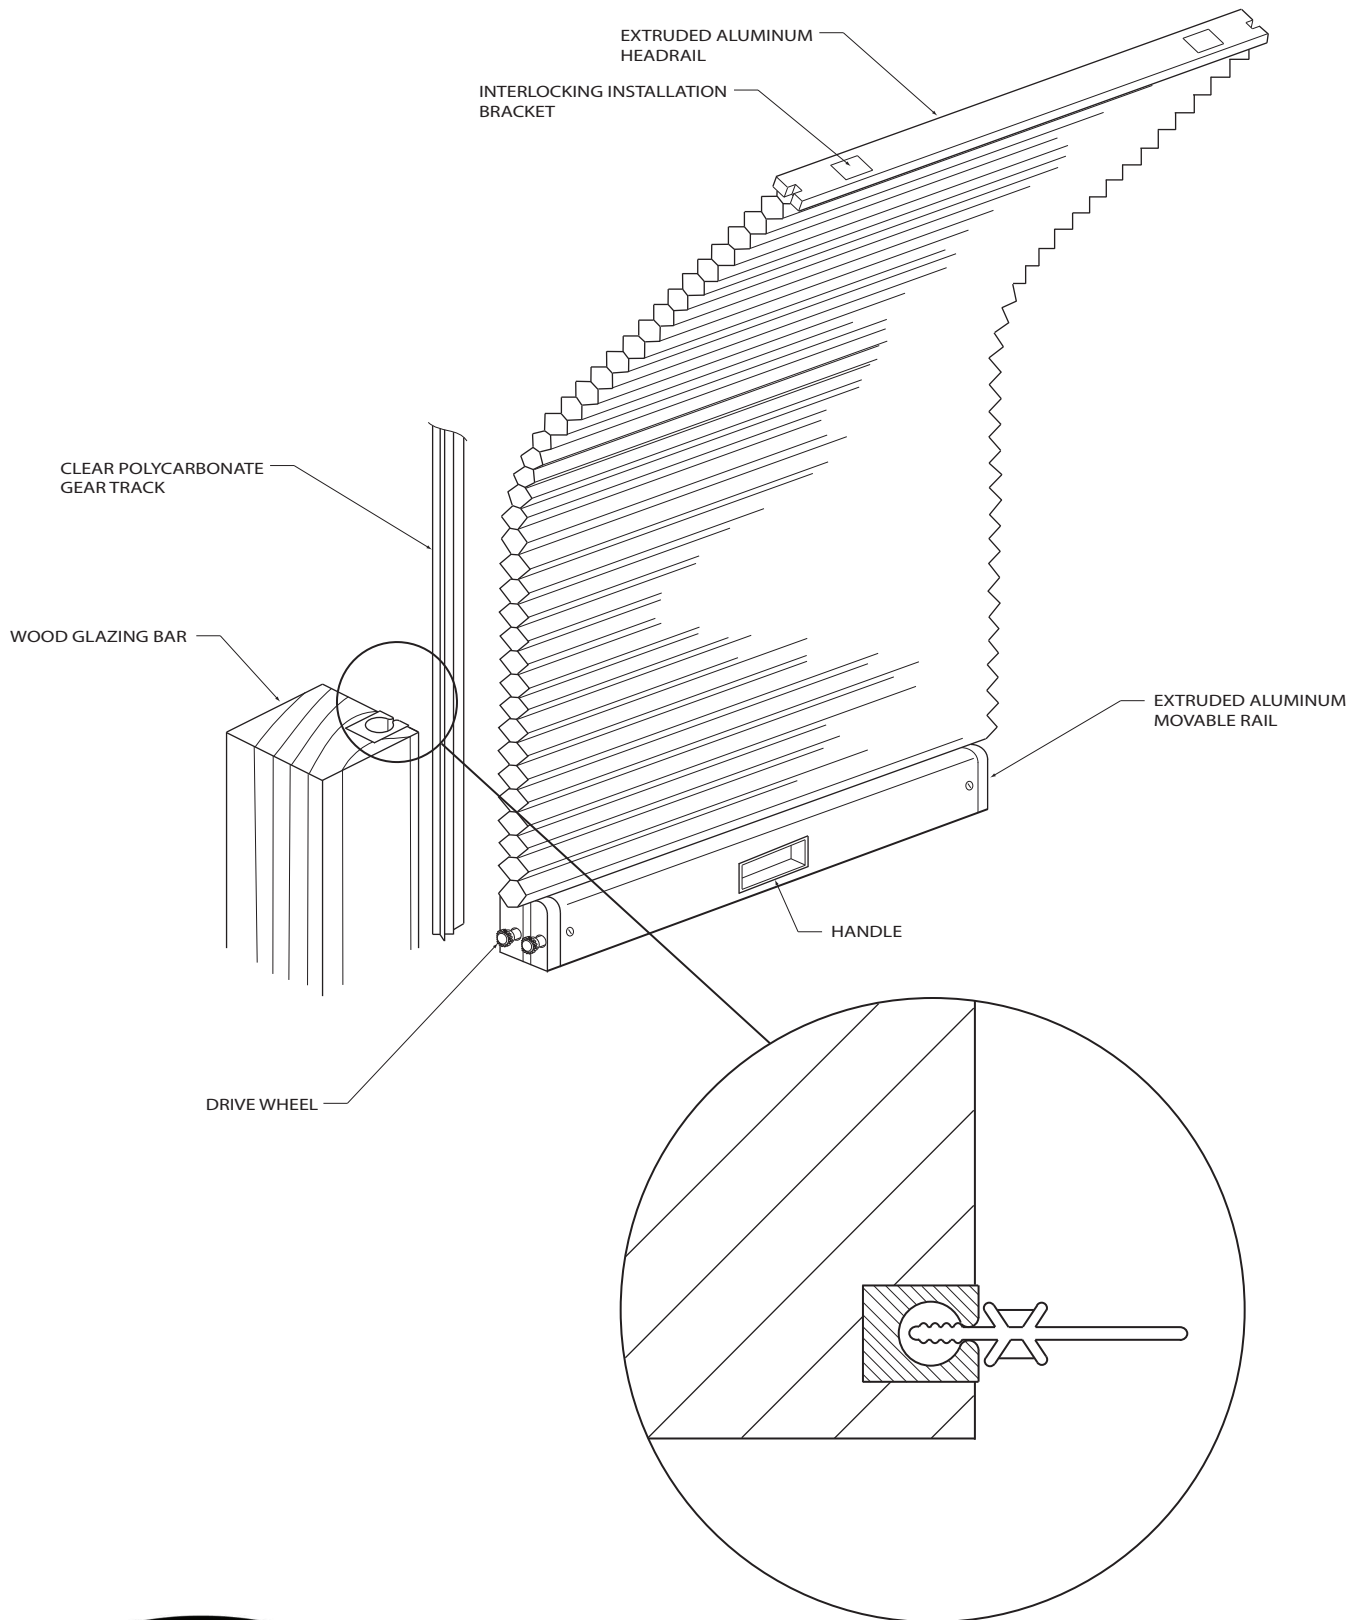

# SOLARASHADE - LEXAN™ HARDWARE WOOD GLAZING BAR WITH BUILT-IN TRACK

**Solarashade™**

solarashade.com info@solarashade.com 1-800-483-5550