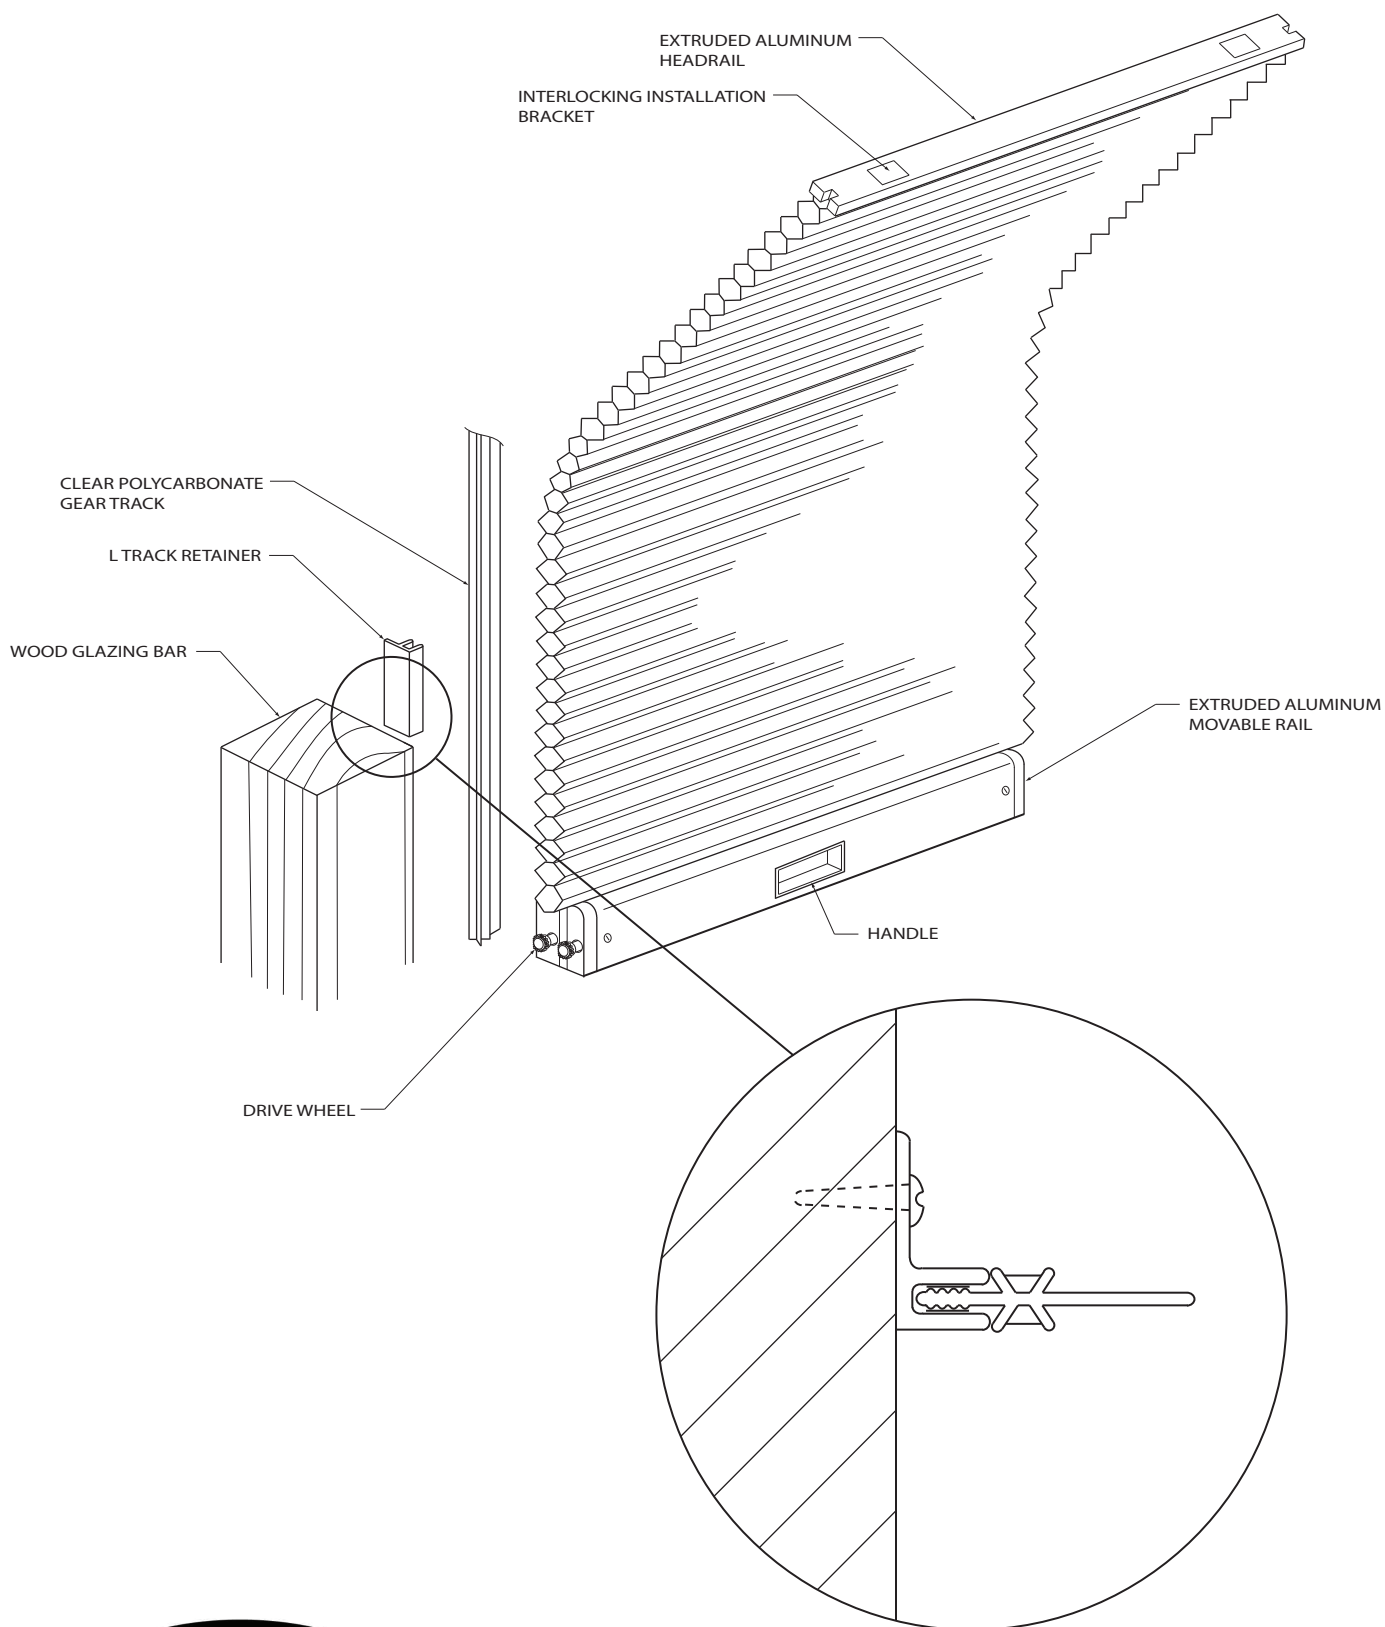

SOLARASHADE - LEXAN™ HARDWARE
WOOD GLAZING BAR
WITHOUT BUILT-IN TRACK

Solarashade™

solarashade.com info@solarashade.com 1-800-483-5550