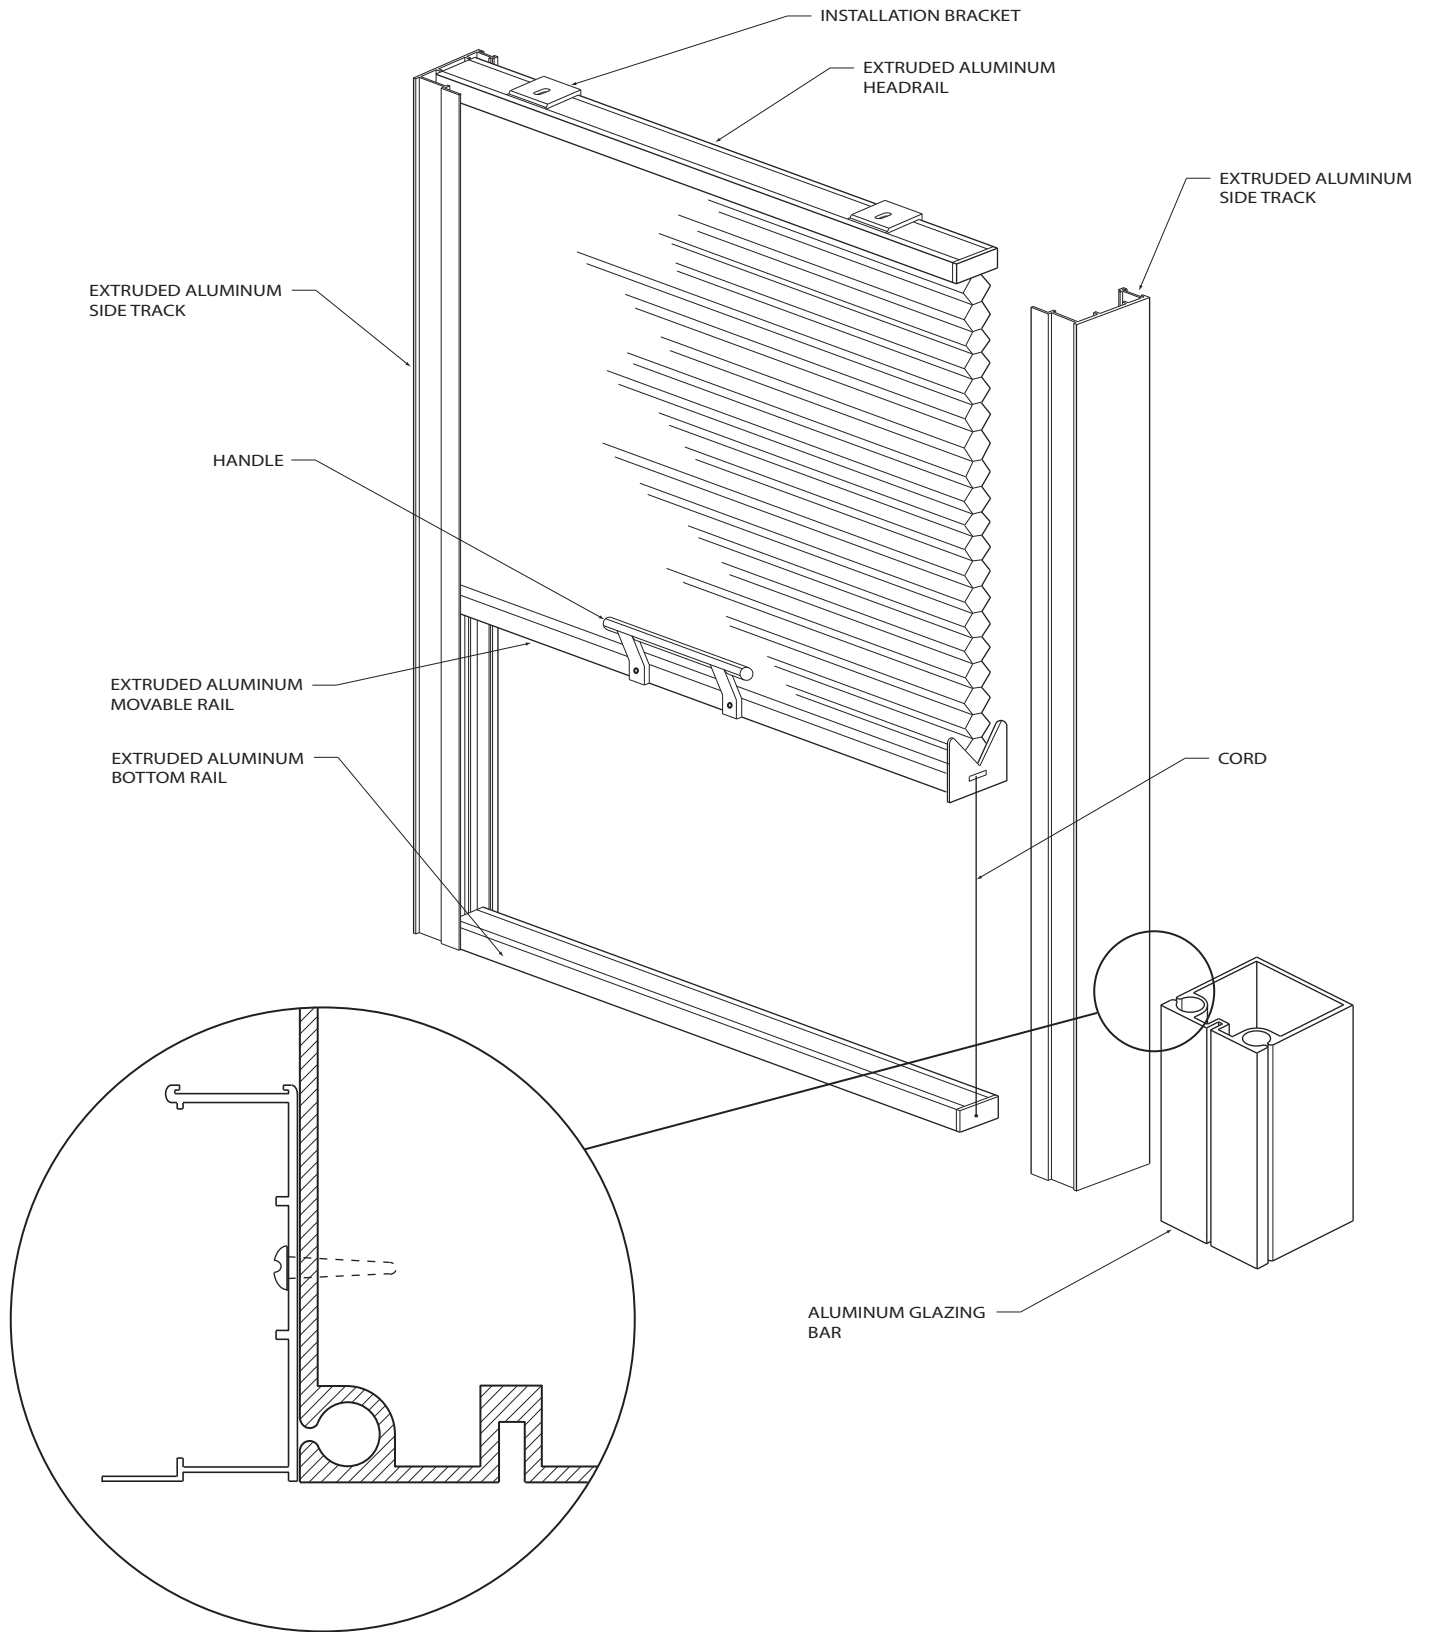

SOLARASHADE - ALUMINUM HARDWARE WITH LARGE ALUMINUM TRACK

SolaraShade™

solarashade.com info@solarashade.com 1-800-483-5550