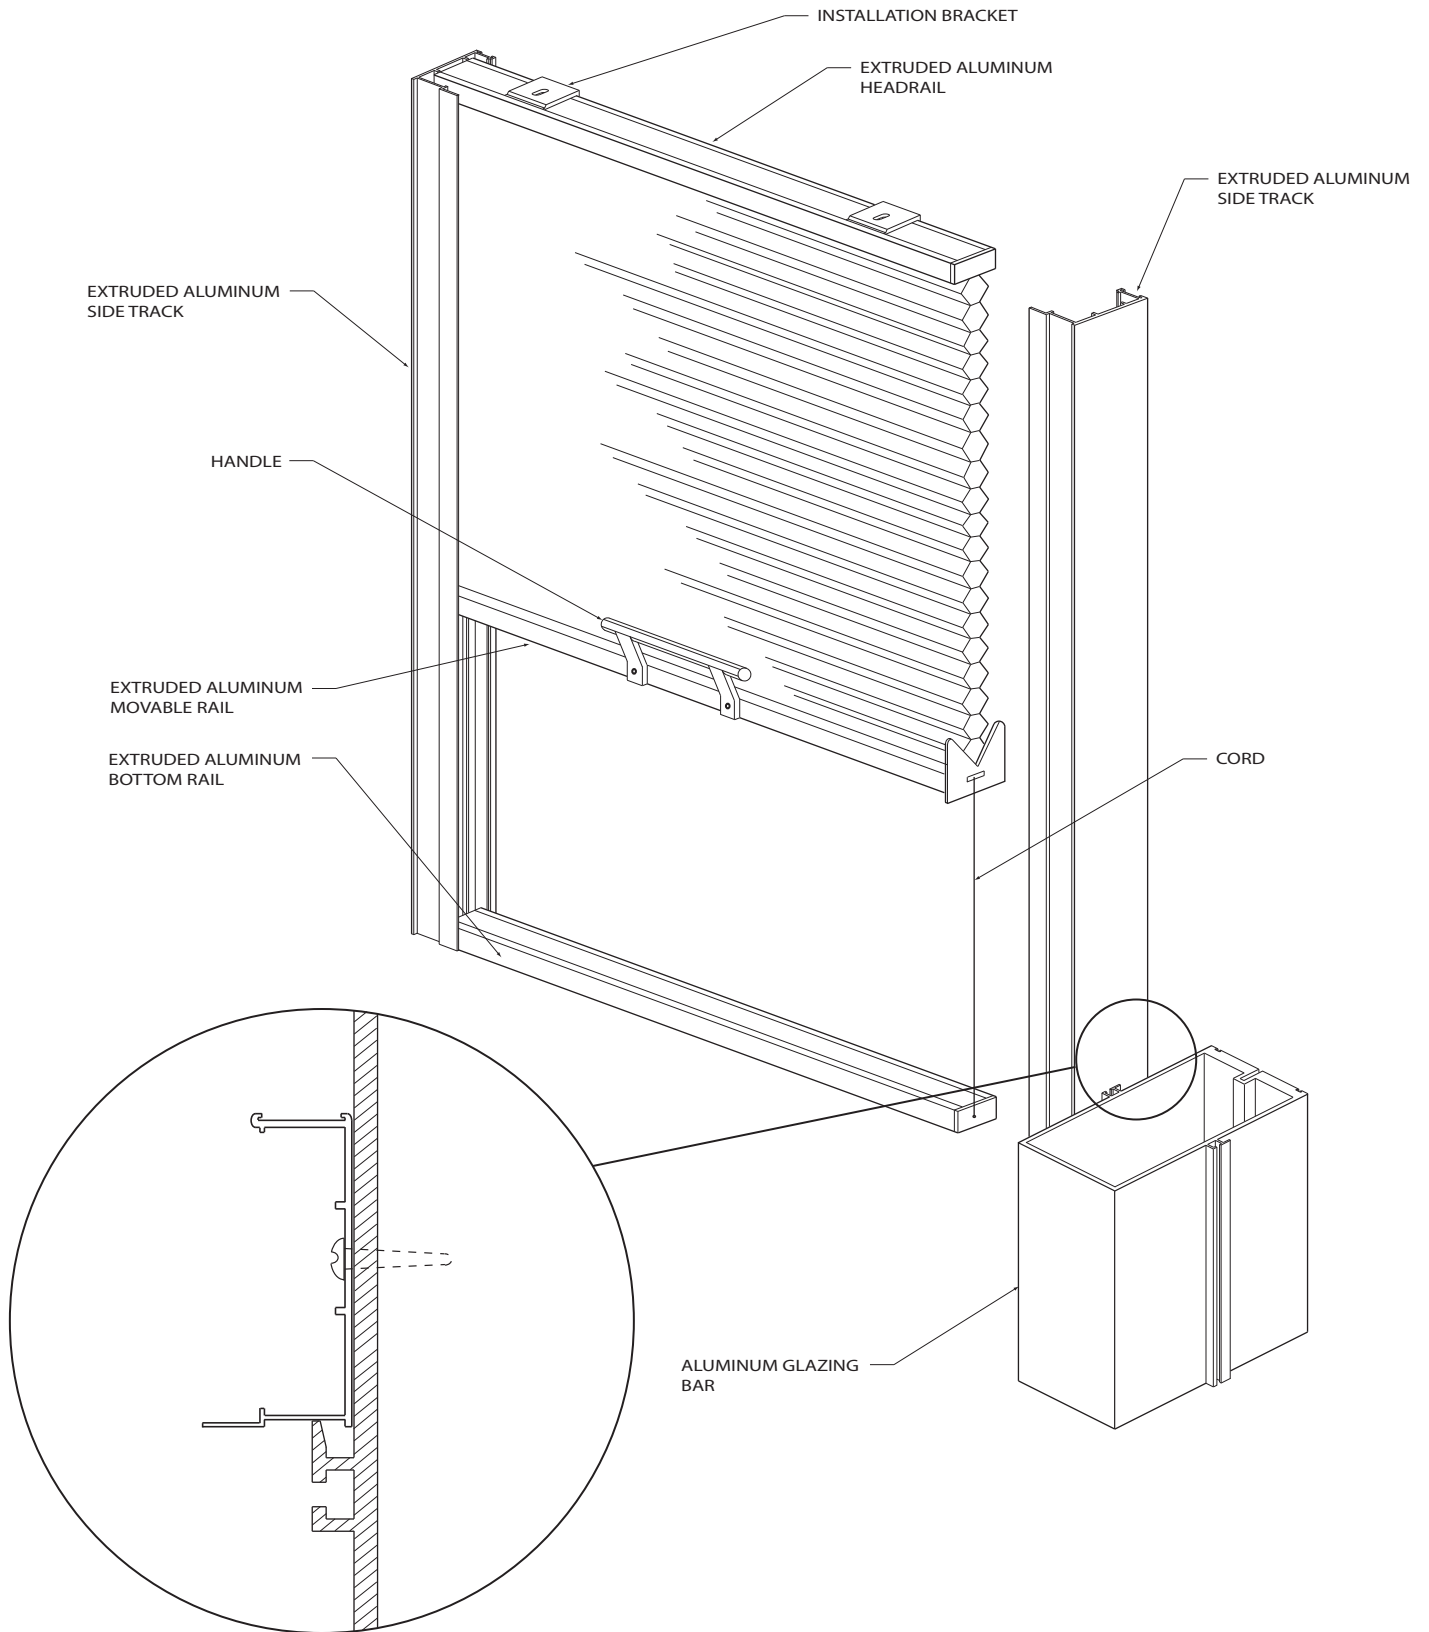

SOLARASHADE - ALUMINUM HARDWARE WITH SMALL ALUMINUM TRACK

SolaraShade™

solarashade.com info@solarashade.com 1-800-483-5550